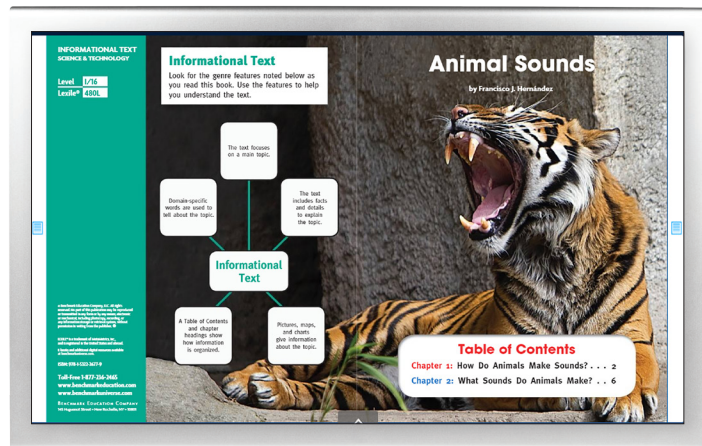

Please take a moment to log in to the site with your child and explore all it has to offer. If you have any questions, please contact your child's teacher. We encourage you to help your child with the use of Benchmark Universe to complete assignments this year.

Sincerely,

HOW DO I LOG IN TO BENCHMARK UNIVERSE?

➤ Use your child's username and password to log in:

URL:

Username:

Password:

- Once you are logged in to Benchmark Universe, you can access e-books by clicking on **My Library**.  You can search for e-books using keywords, or try filtering by [grade](#), [content area](#), [genre](#), or [theme](#).
- Once you have found an e-book you and your child want to read, **double click** it to get started! (Note: You can click **No** to read the book without creating a customization.)
- If you would like the book to be **read aloud**, set the auto toggle to **ON** and click the play button. 
- If you need **help**, look for the help icon. 
- Use the **System Check** link at the top of the page to make sure that your device and browser are compatible.