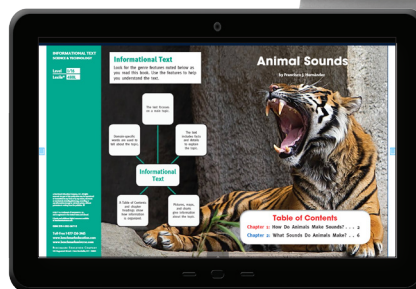

Sincerely,

HOW DO I LOG IN TO BENCHMARK UNIVERSE?

➤ Use your child's username and password to log in:

URL:

Username:

Password:

- Once you are logged in to Benchmark Universe, you can access e-books by clicking on **My Library**.  You can search for e-books using keywords, or try filtering by [grade](#), [content area](#), [genre](#), or [theme](#).
- Once you have found an e-book you and your child want to read, **double click** it to get started! (Note: You can click **No** to read the book without creating a customization.)
- If you would like the book to be **read aloud**, set the auto toggle to **ON** and click the play button. 
- If you need **help**, look for the help icon. 
- Use the **System Check** link at the top of the page to make sure that your device and browser are compatible.